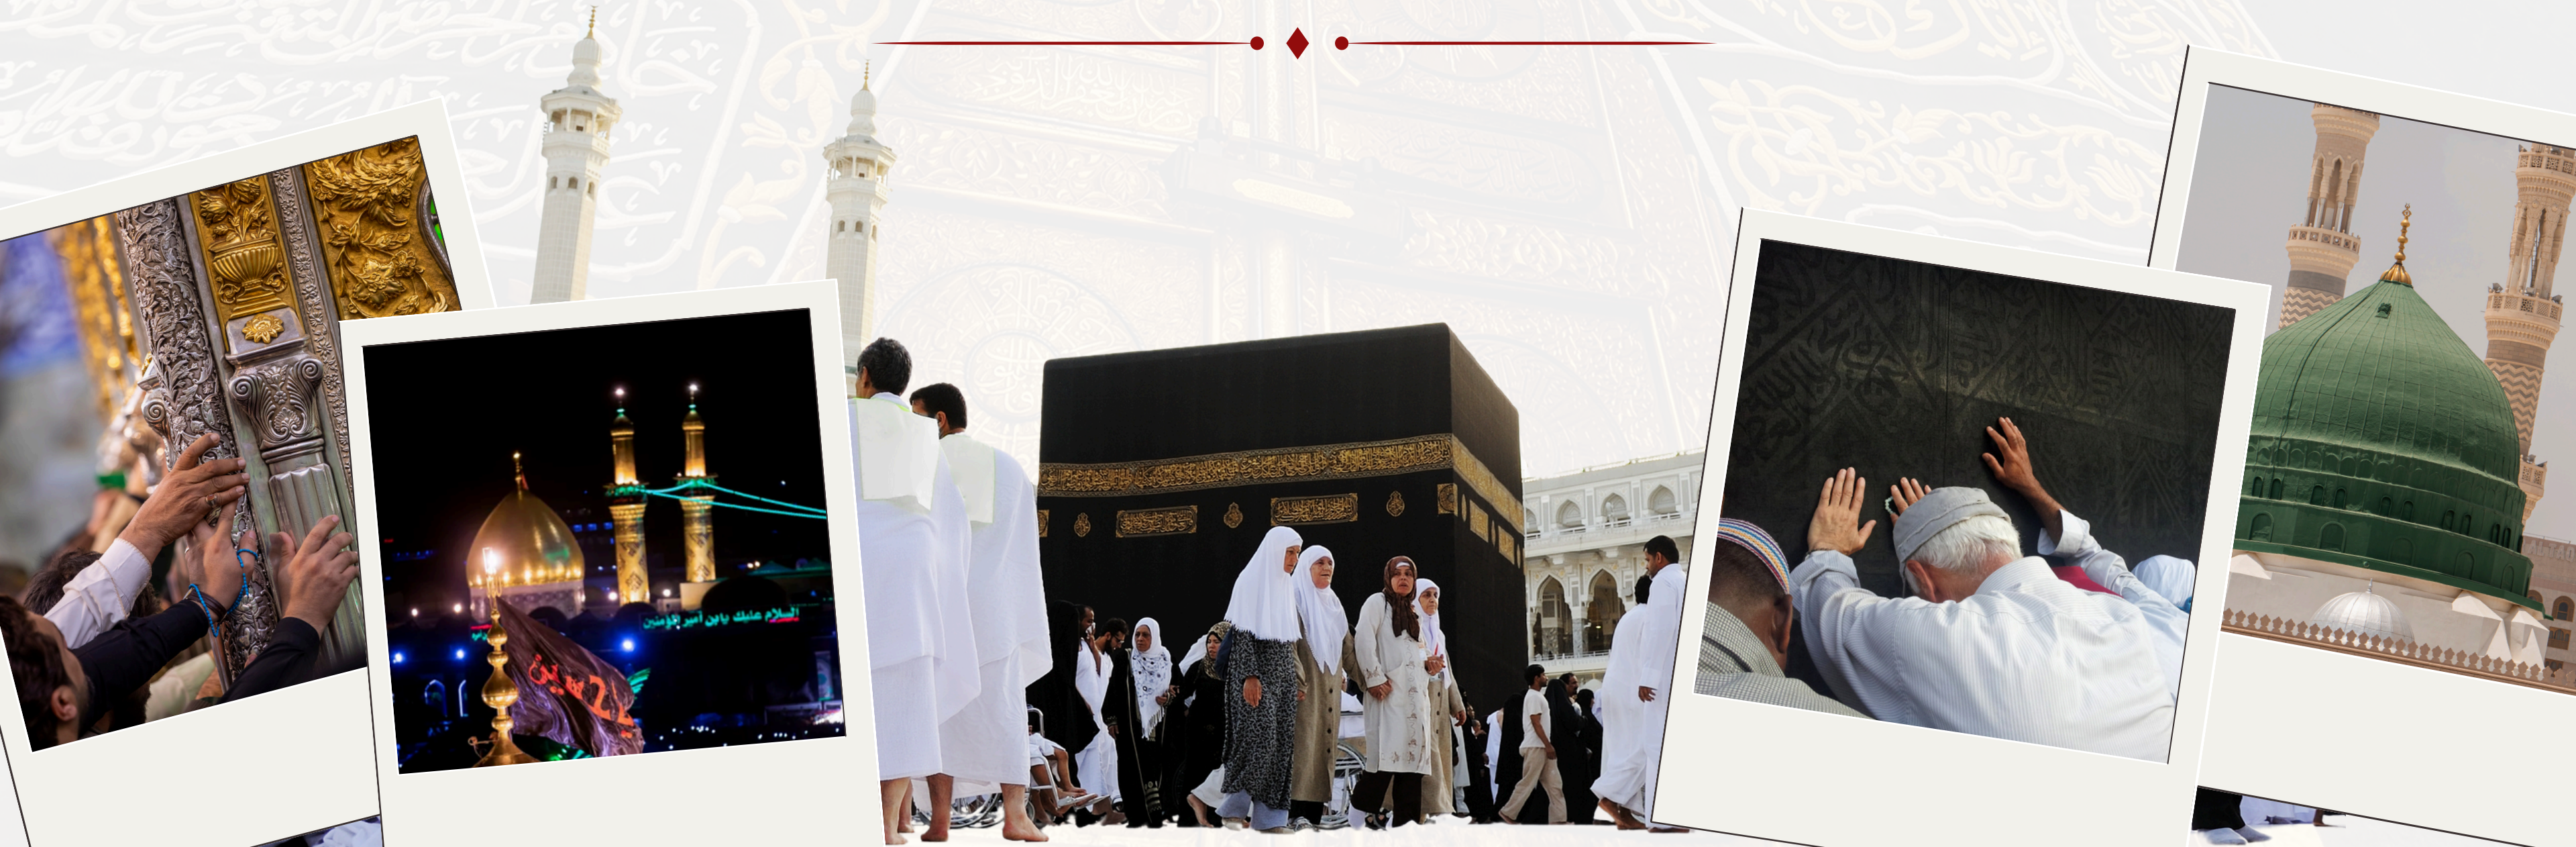

TRAVEL SERVICES FOR HAJJ-UMRAH-ZIYARAT